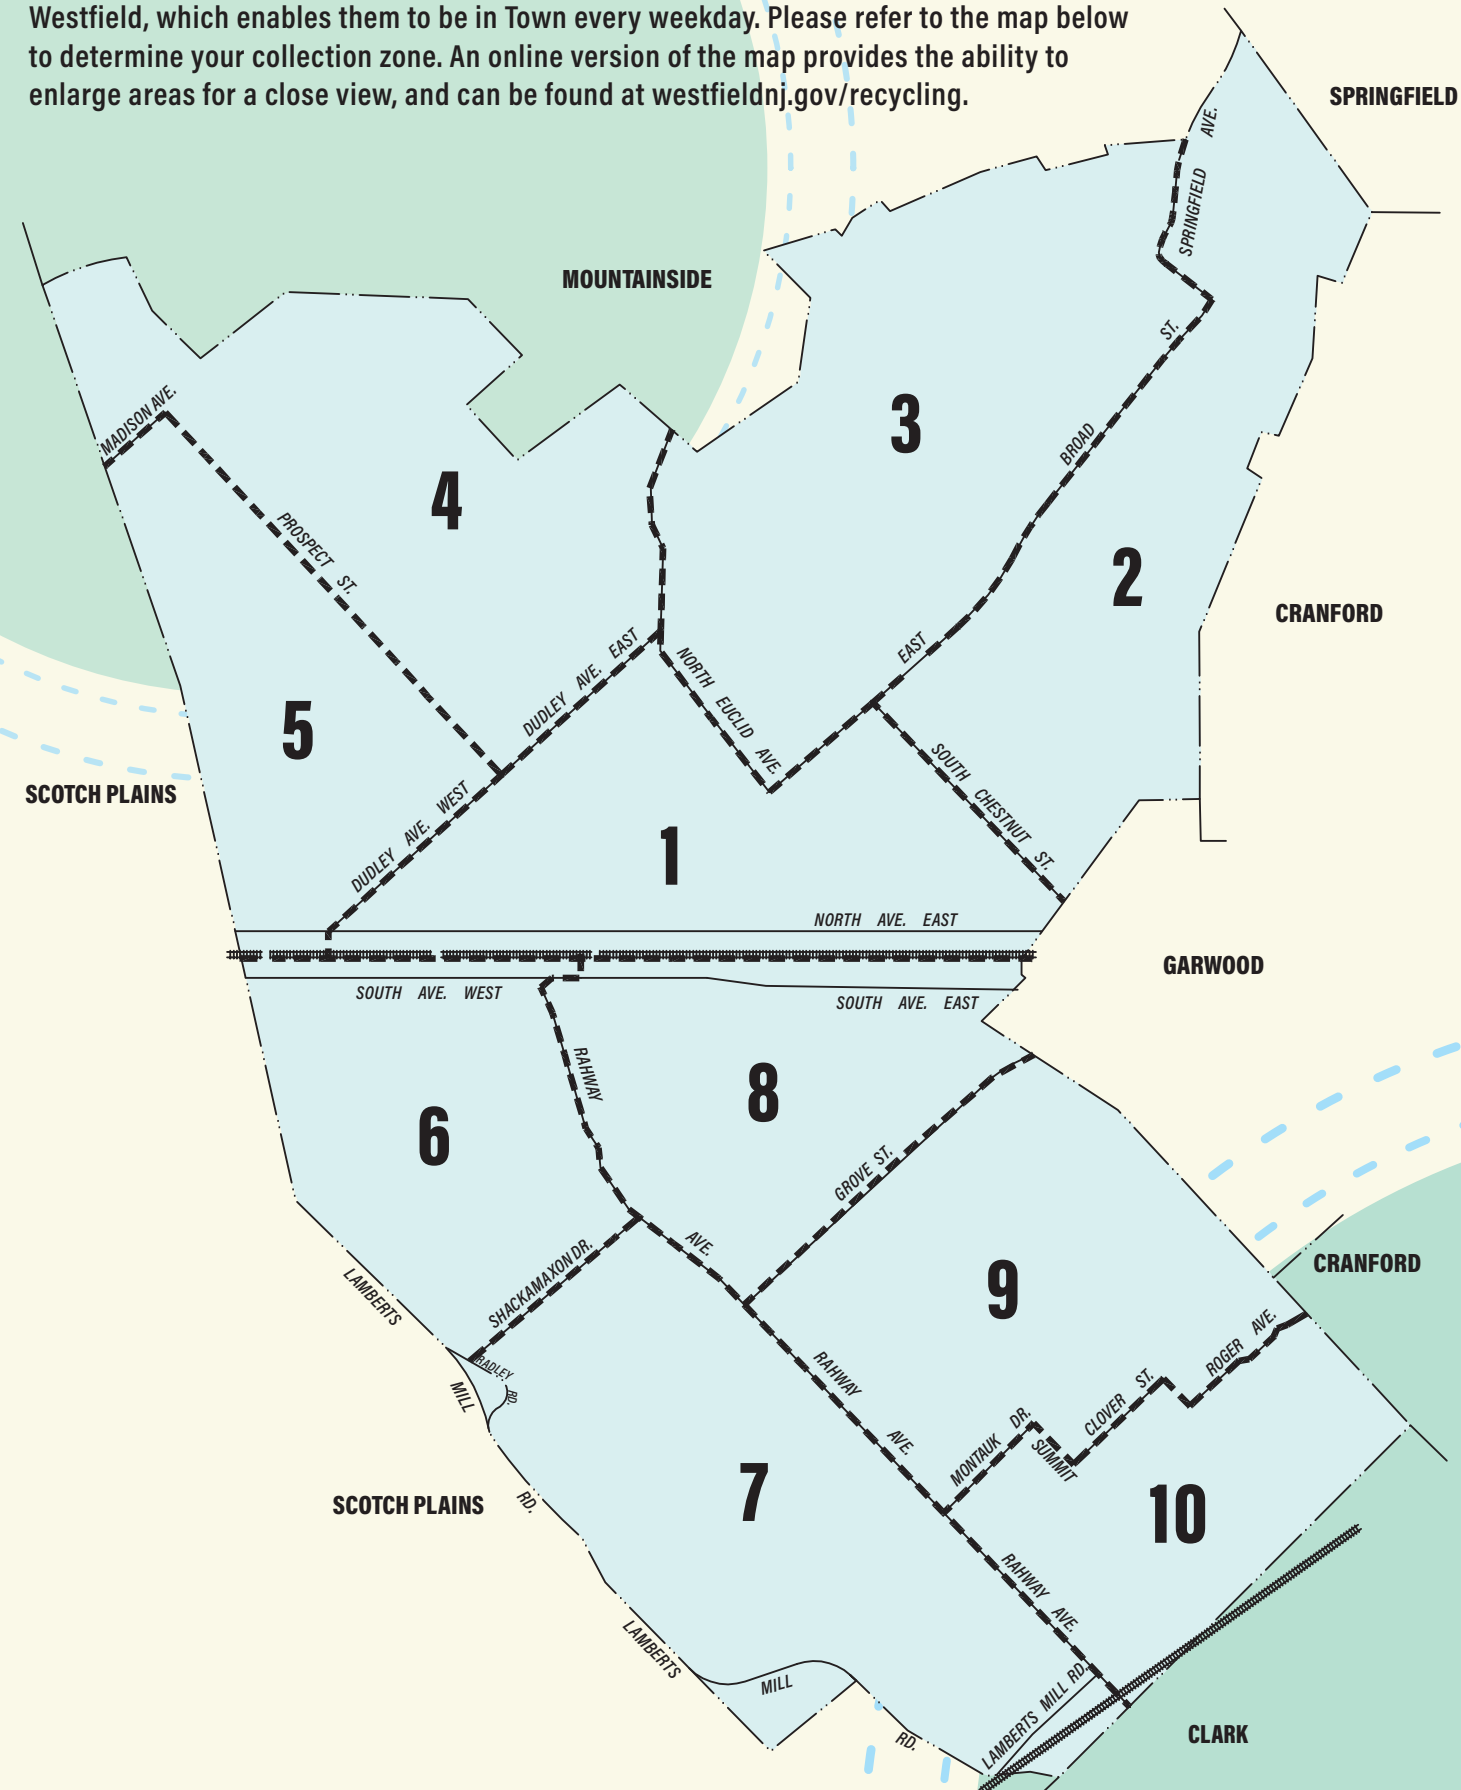

COLLECTION ZONES

Grand Sanitation, Inc. will provide curbside recycling service in ten zones throughout Westfield, which enables them to be in Town every weekday. Please refer to the map below to determine your collection zone. An online version of the map provides the ability to enlarge areas for a close view, and can be found at westfieldnj.gov/recycling.

2023 COLLECTION SCHEDULE

	ZONE 1	ZONE 2	ZONE 3	ZONE 4	ZONE 5
	<i>Mondays</i>	<i>Tuesdays</i>	<i>Wednesdays</i>	<i>Thursdays</i>	<i>Fridays</i>
January	2, 16, 30	3, 17, 31	4, 18	5, 19	6, 20
February	13, 27	14, 28	1, 15	2, 16	3, 17
March	13, 27	14, 28	1, 15, 29	2, 16, 30	3, 17, 31
April	10, 24	11, 25	12, 26	13, 27	14, 28
May	8, 22	9, 23	10, 24	11, 25	12, 26
June	5, 19	6, 20	7, 21	8, 22	9, 23
July	3, 17, 31	5 ² , 18	6 ² , 19	7 ² , 20	8 ² , 21
August	14, 28	1, 15, 29	2, 16, 30	3, 17, 31	4, 18
September	11, 25	12, 26	13, 27	14, 28	1, 15, 29
October	9, 23	10, 24	11, 25	12, 26	13, 27
November	6, 20	7, 21	8, 22	9, 24 ⁴	10, 25 ⁴
December	4, 18	5, 19	6, 20	7, 21	8, 22