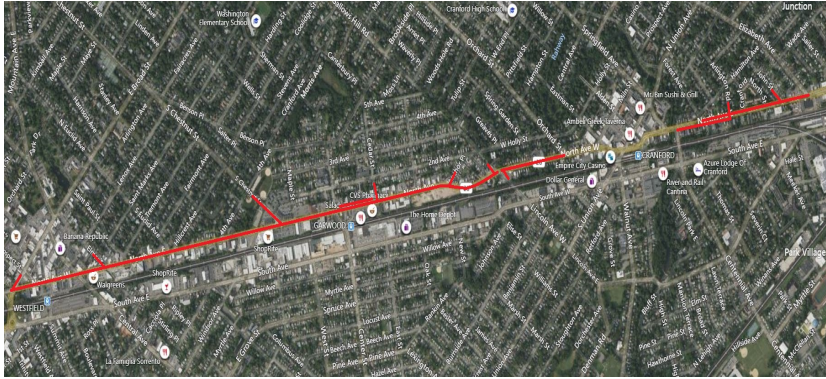

Pipeline Replacement Project

Project map, affected streets highlighted in red (above)

NORTH AVENUE

Elizabethtown Gas is improving our natural gas pipeline system that provides safe and reliable natural gas to more than 300,000 customers across northern New Jersey.

City

Cranford/Garwood/
Westfield

County

Union

Streets Directly Affected

Anchor Place
Arlington Road
Cedar Street
Chestnut Street
E. Broad Street

Elmer Street
John Street
Lincoln Avenue
North Avenue
Winslow Place

Ciudad

Cranford/Garwood/
Westfield

Condado

Union

Calles directamente afectadas

Anchor Place
Arlington Road
Cedar Street
Chestnut Street
E. Broad Street

Elmer Street
John Street
Lincoln Avenue
North Avenue
Winslow Place