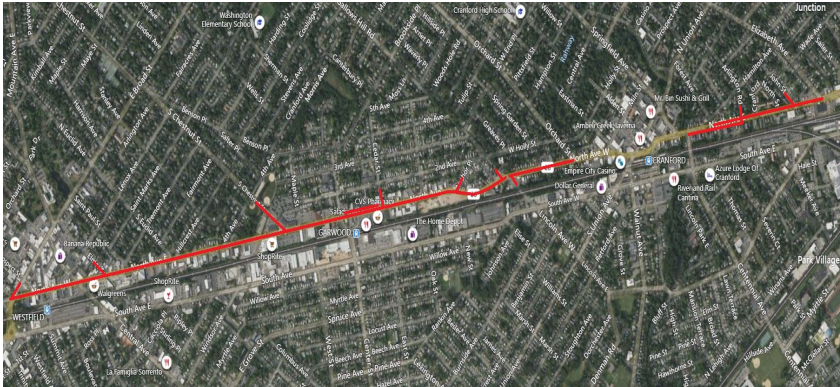

Proyecto de Reemplazo de Tuberías

Mapa del proyecto, calles afectadas resaltadas en rojo (arriba)

NORTH AVENUE

Elizabethtown Gas está mejorando nuestro sistema de tuberías de gas natural, que lleva el gas natural en forma segura y fiable a más de 300,000 clientes del norte de Nueva Jersey.

Las obras en este vecindario forman parte del programa continuo de la compañía para reemplazar tuberías y servicios antiguos con nuevas tuberías de plástico más duraderas. En muchos casos, los medidores de gas serán trasladados del interior de las viviendas y los negocios al exterior. La reubicación del medidor de gas en el exterior permite una mayor seguridad y fiabilidad, acceso más sencillo a medidores de gas ante una emergencia o desastre natural y mayor comodidad con el mantenimiento de medidores sin necesidad de que los clientes estén presentes.

Nuestro compromiso

Trabajamos con sumo cuidado en la implementación de prácticas de construcción que limiten todo tipo de molestias a propietarios de viviendas y negocios, y entendemos que su tiempo es valioso. Apreciamos su paciencia y le agradecemos por permitirnos brindarle un servicio de gas natural seguro y fiable.

Ciudad

Cranford/Garwood/
Westfield

Condado

Union

Calles directamente afectadas

Anchor Place
Arlington Road
Cedar Street
Chestnut Street
E. Broad Street

Elmer Street
John Street
Lincoln Avenue
North Avenue
Winslow Place

Alcance del proyecto

Reemplazo y mejora de la infraestructura de gas natural, que incluye:

- Reemplazo de tuberías de gas antiguas con nuevas tuberías de plástico más duraderas
- Reubicación de medidores de gas del interior de viviendas y negocios en el exterior, y reemplazo de líneas de servicio de la tubería de gas de la calle al edificio

¿No es cliente de Elizabethtown Gas actualmente?

Este es el momento para pensar en cambiar a gas natural en su hogar o negocio.

Calcule sus posibles ahorros con nuestra calculadora de ahorros de calefacción del hogar en elizabethtowngas.com/switch o llame al **844.886.8488** para hablar con un representante que puede ayudarlo a encaminarse para ahorrar en costos de energía.

Información del proyecto

Línea directa: 866.767.5558

Correo electrónico:

etgprojects@sjindustries.com

elizabethtowngas.com/neighborhood