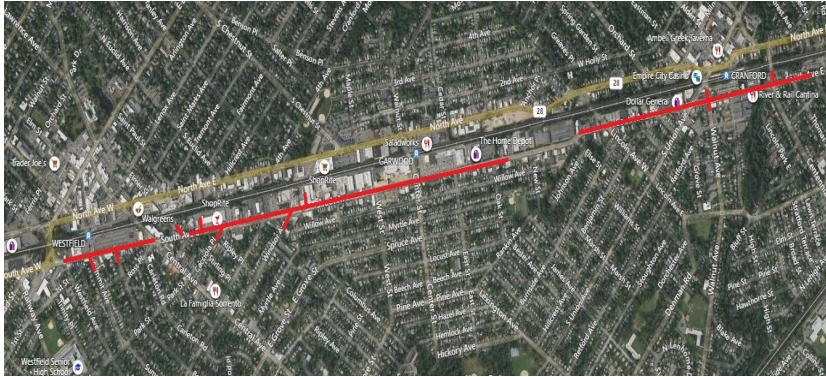

# Pipeline Replacement Project

Project map, affected streets highlighted in red (above)

## SOUTH AVENUE

Elizabethtown Gas is improving our natural gas pipeline system that provides safe and reliable natural gas to more than 300,000 customers across northern New Jersey.

The work in this neighborhood is part of the company's ongoing pipeline replacement program to replace aging natural gas mains and services with new, durable plastic. In many cases, gas meters will be relocated from the inside of homes and businesses to the outside. Relocating the gas meter outside provides enhanced safety and reliability, easier access to gas meters in the event of an emergency or natural disaster, and additional convenience in meter maintenance without the need for customers to be present.

### Streets Directly Affected

Boulevard	South Avenue
Cacciola Place	Summit Avenue
Centennial Avenue	Thomas Street
Center Street	Walnut Avenue
S Elmer Street	Windsor Avenue