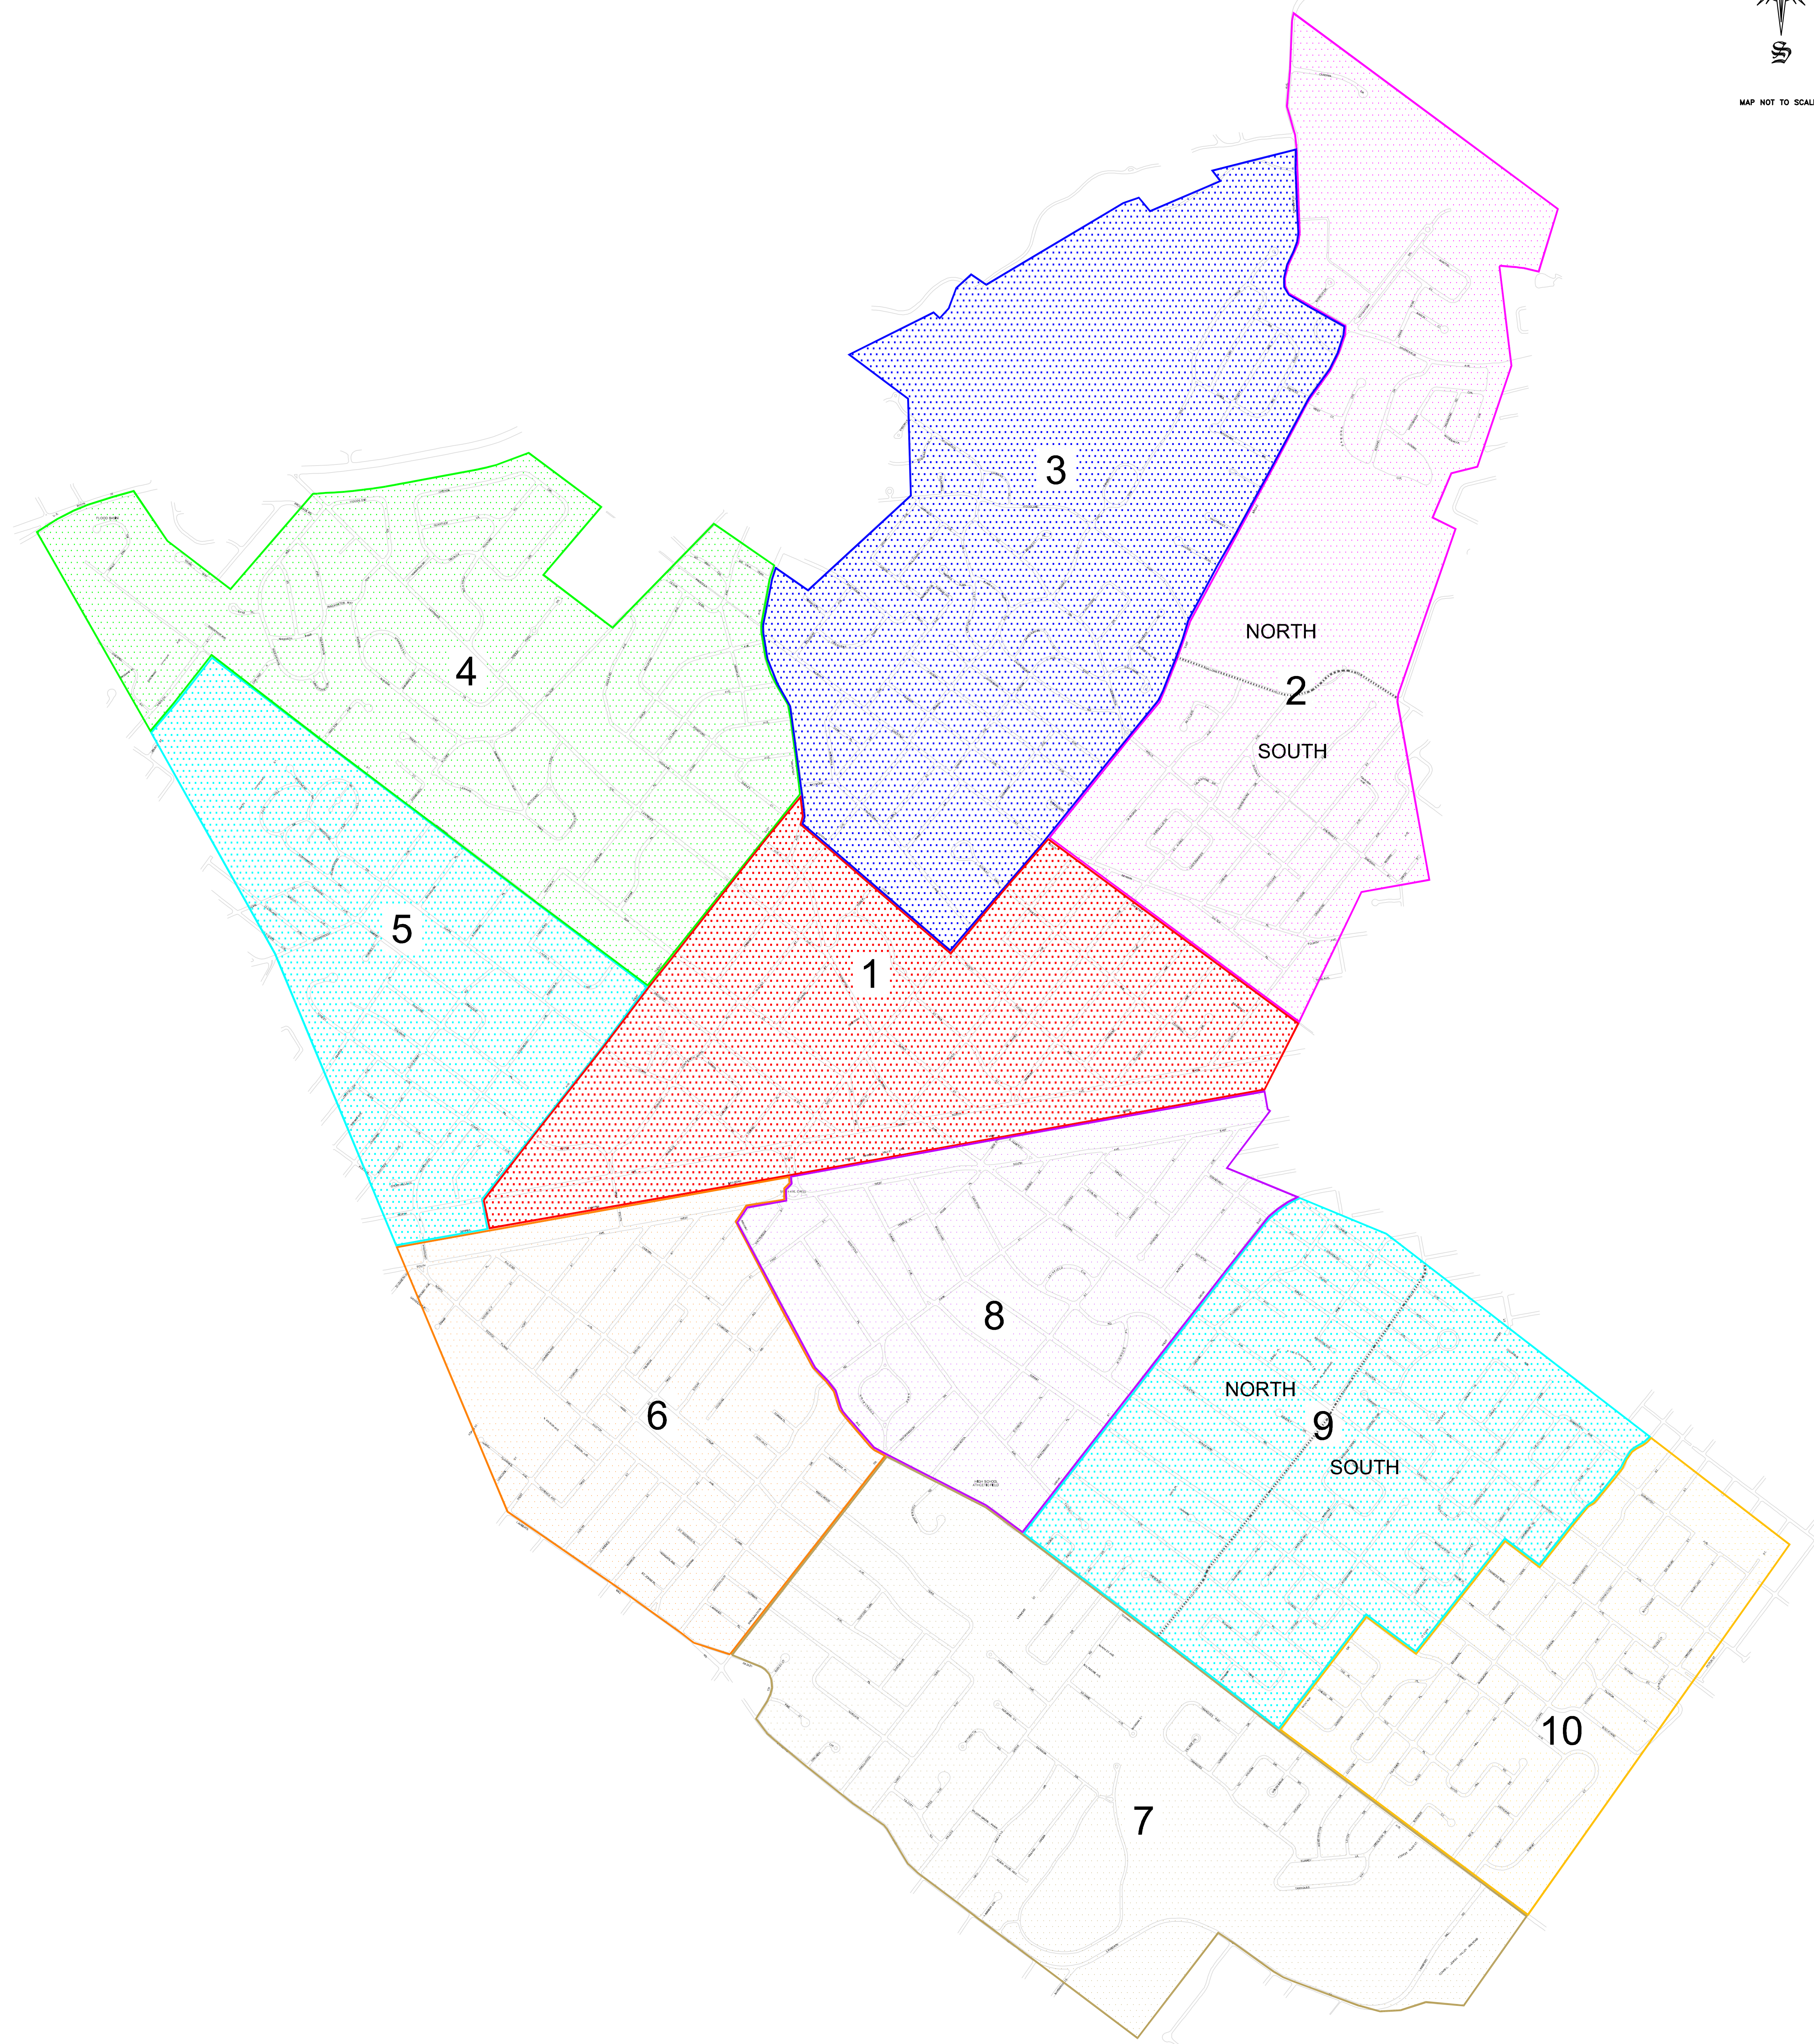

# LEAF COLLECTION ZONES

MARCH 29, 2021

**TOWN OF**  
**WESTFIELD**  
Union County, New Jersey  
Prepared by: Westfield Engineering Dept.